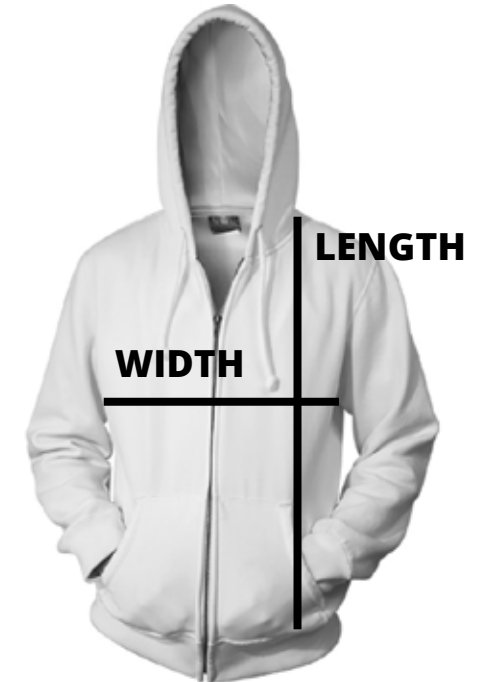

BASEBALL 3/4 SLEEVE

Size Specification

Sizes	With	Length
Small	46 cm	69 cm
Medium	51 cm	71 cm
Large	56 cm	74 cm
X-Large	61 cm	76 cm
XX-Large	66 cm	79 cm

The measurements are before washing.
Apparel will shrink about 1-2% at the first wash.
All measurement are accurate to within 2-5 cm.

THE SWEATSHIRT

Size Specification

Sizes	With	Length
Small	51 cm	67 cm
Medium	56 cm	70 cm
Large	61 cm	73 cm
X-Large	63,5 cm	76 cm
XX-Large	68,5 cm	79 cm

The measurements are before washing.
Apparel will shrink about 1-2% at the first wash.
All measurement are accurate to within 2-5 cm.

ZIPPED HOODIE

Size Specification

Sizes	With	Length
Small	49 cm	69 cm
Medium	54 cm	71 cm
Large	59 cm	74 cm
X-Large	64 cm	76 cm
XX-Large	69 cm	79 cm
3XL	74 cm	81 cm
4XL	79 cm	84 cm
5XL	82 cm	86 cm

The measurements are before washing.
Apparel will shrink about 1-2% at the first wash.
All measurement are accurate to within 2-5 cm.