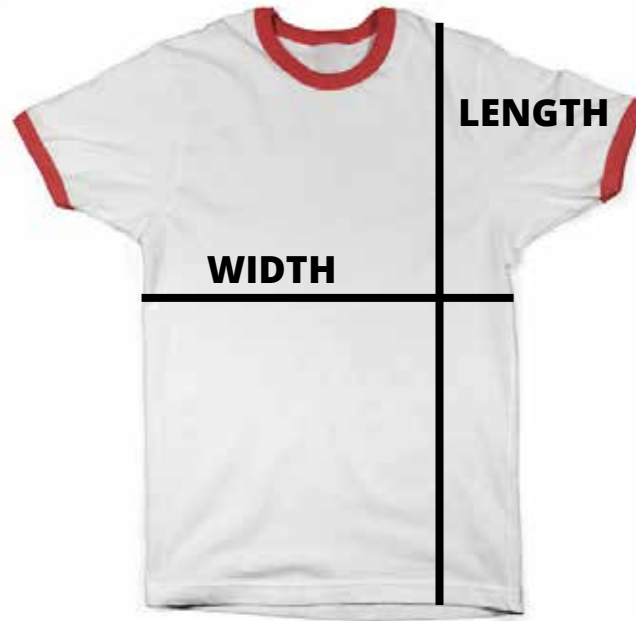

MODERN FIT POLYESTER TEE

Size Specification

Sizes	With	Length
Small	49,5 cm	70 cm
Medium	52 cm	72 cm
Large	54,5 cm	74 cm
X-Large	57 cm	76 cm
XX-Large	59,5 cm	78 cm

The measurements are before washing.
Apparel will shrink about 1-2% at the first wash.
All measurement are accurate to within 2-5 cm.

THE RINGER TEE

Size Specification

Sizes	With	Length
Small	45,5 cm	67,5 cm
Medium	48 cm	70 cm
Large	53 cm	72,5 cm
X-Large	58,5 cm	75 cm
XX-Large	63,5 cm	77,5 cm

The measurements are before washing.
Apparel will shrink about 1-2% at the first wash.
All measurement are accurate to within 2-5 cm.