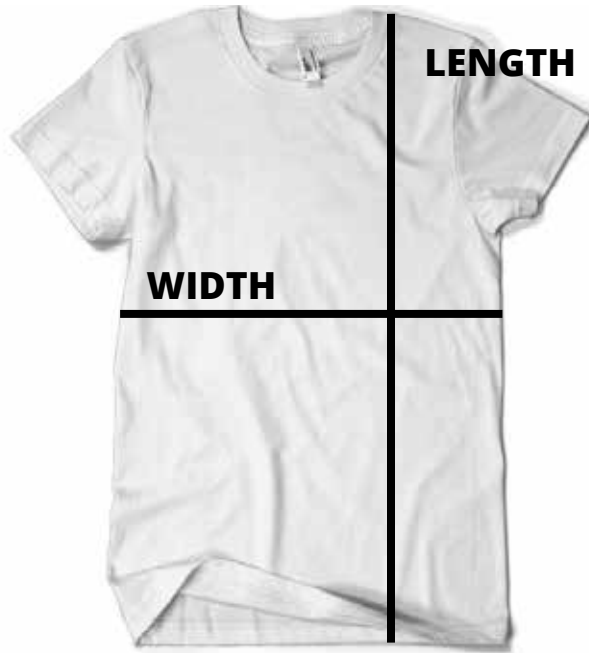

THE TANK TOP

Size Specification

Sizes	With	Length
Small	44 cm	66 cm
Medium	47 cm	68 cm
Large	50 cm	70 cm
X-Large	53 cm	71,5 cm
XX-Large	56 cm	73 cm

The measurements are before washing.
Apparel will shrink about 1-2% at the first wash.
All measurement are accurate to within 2-5 cm.

WIDE NECK TEE

Size Specification

Sizes	With	Length
Small	49 cm	69 cm
Medium	52 cm	71 cm
Large	55 cm	73 cm
X-Large	58 cm	75 cm
XX-Large	61 cm	77 cm

The measurements are before washing.
Apparel will shrink about 1-2% at the first wash.
All measurement are accurate to within 2-5 cm.

THE PERFORMANCE TEE

Size Specification

Sizes	With	Length
Small	46 cm	71 cm
Medium	51 cm	74 cm
Large	56 cm	76 cm
X-Large	61 cm	79 cm
XX-Large	66 cm	81 cm
3XL	71 cm	84 cm

The measurements are before washing.
Apparel will shrink about 1-2% at the first wash.
All measurement are accurate to within 2-5 cm.