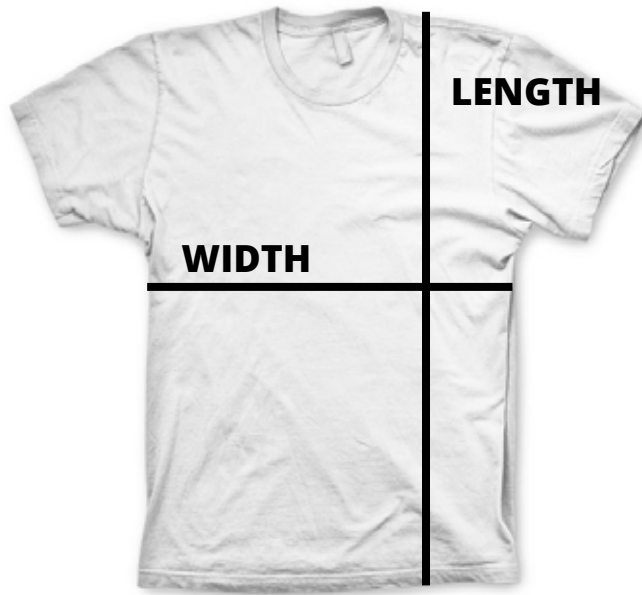

LONG SLEEVE TEE

Size Specification

Sizes	With	Length
Small	50 cm	70 cm
Medium	53 cm	72 cm
Large	56 cm	74 cm
X-Large	59 cm	76 cm
XX-Large	62 cm	78 cm

The measurements are before washing.
Apparel will shrink about 1-2% at the first wash.
All measurement are accurate to within 2-5 cm.

WASHED URBAN T-SHIRT

Size Specification

Sizes	With	Length
Small	47 cm	66 cm
Medium	50 cm	68 cm
Large	53 cm	70 cm
X-Large	56 cm	72 cm
XX-Large	59 cm	74 cm

The measurements are before washing.
Apparel will shrink about 1-2% at the first wash.
All measurement are accurate to within 2-5 cm.

MODERN FIT POLYESTER TEE

Size Specification

Sizes	With	Length
Small	49,5 cm	70 cm
Medium	52 cm	72 cm
Large	54,5 cm	74 cm
X-Large	57 cm	76 cm
XX-Large	59,5 cm	78 cm

The measurements are before washing.
Apparel will shrink about 1-2% at the first wash.
All measurement are accurate to within 2-5 cm.

THE RINGER TEE

Size Specification

Sizes	With	Length
Small	45,5 cm	67,5 cm
Medium	48 cm	70 cm
Large	53 cm	72,5 cm
X-Large	58,5 cm	75 cm
XX-Large	63,5 cm	77,5 cm

The measurements are before washing.
Apparel will shrink about 1-2% at the first wash.
All measurement are accurate to within 2-5 cm.