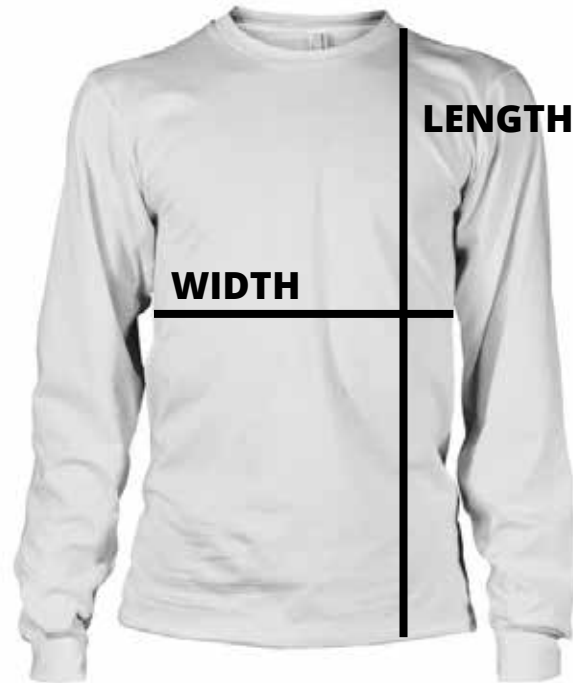

WIDE NECK TEE

Size Specification

Sizes	With	Length
Small	49 cm	69 cm
Medium	52 cm	71 cm
Large	55 cm	73 cm
X-Large	58 cm	75 cm
XX-Large	61 cm	77 cm

The measurements are before washing.
Apparel will shrink about 1-2% at the first wash.
All measurement are accurate to within 2-5 cm.

THE PERFORMANCE TEE

Size Specification

Sizes	With	Length
Small	46 cm	71 cm
Medium	51 cm	74 cm
Large	56 cm	76 cm
X-Large	61 cm	79 cm
XX-Large	66 cm	81 cm
3XL	71 cm	84 cm

The measurements are before washing.
Apparel will shrink about 1-2% at the first wash.
All measurement are accurate to within 2-5 cm.

LONG SLEEVE TEE

Size Specification

Sizes	With	Length
Small	50 cm	70 cm
Medium	53 cm	72 cm
Large	56 cm	74 cm
X-Large	59 cm	76 cm
XX-Large	62 cm	78 cm

The measurements are before washing.
Apparel will shrink about 1-2% at the first wash.
All measurement are accurate to within 2-5 cm.

MODERN FIT POLYESTER TEE

Size Specification

Sizes	With	Length
Small	49,5 cm	70 cm
Medium	52 cm	72 cm
Large	54,5 cm	74 cm
X-Large	57 cm	76 cm
XX-Large	59,5 cm	78 cm

The measurements are before washing.
Apparel will shrink about 1-2% at the first wash.
All measurement are accurate to within 2-5 cm.