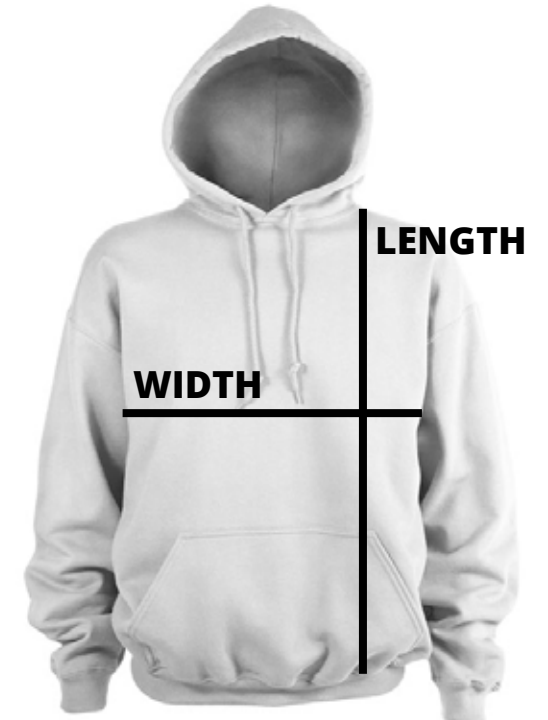

THE GIRLY TEE

Size Specification

Sizes	With	Length
Small	41 cm	64 cm
Medium	43 cm	67 cm
Large	47 cm	69 cm
X-Large	50 cm	71 cm
XX-Large	56 cm	72 cm

The measurements are before washing.
Apparel will shrink about 1-2% at the first wash.
All measurement are accurate to within 2-5 cm.

THE KIDS TEE

Size Specification

Sizes	With	Length
XS / 4 Year	35 cm	46 cm
S / 6 Year	38 cm	48 cm
M / 8 Year	41 cm	52 cm
L / 10 Year	44 cm	56 cm
XL / 12 Year	47 cm	60 cm

The measurements are before washing.
Apparel will shrink about 1-2% at the first wash.
All measurement are accurate to within 2-5 cm.

HOODED PULLOVER

Size Specification

Sizes	With	Length
Small	51 cm	69 cm
Medium	56 cm	71 cm
Large	61 cm	74 cm
X-Large	66 cm	76 cm
XX-Large	71 cm	79 cm
3XL	76 cm	81 cm
4XL	81 cm	84 cm
5XL	86 cm	86 cm

The measurements are before washing.
Apparel will shrink about 1-2% at the first wash.
All measurement are accurate to within 2-5 cm.