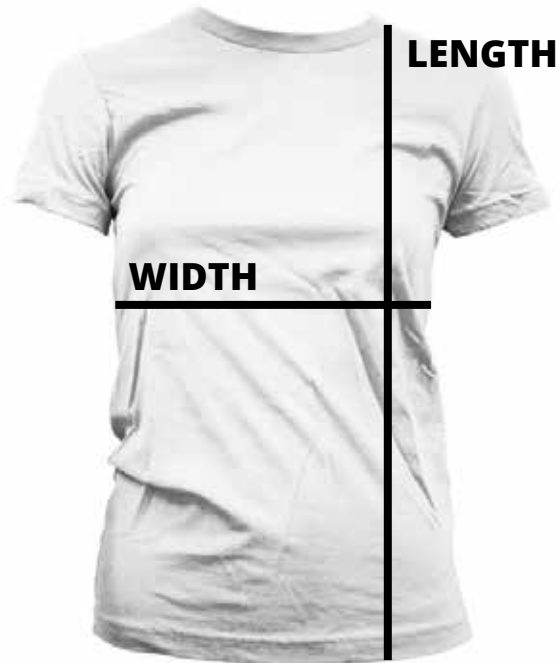

Size Specification

Sizes	With	Length
Small	46 cm	70 cm
Medium	51 cm	73 cm
Large	56 cm	76 cm
X-Large	61 cm	78 cm
XX-Large	66 cm	81 cm
3XL	71 cm	84 cm
4XL	76 cm	86 cm
5XL	81 cm	89 cm

The measurements are before washing. Apparel will shrink about 1-2% at the first wash. All measurement are accurate to within 2-5 cm.

THE GIRLY TEE

Size Specification

Sizes	With	Length
Small	41 cm	64 cm
Medium	43 cm	67 cm
Large	47 cm	69 cm
X-Large	50 cm	71 cm
XX-Large	56 cm	72 cm

The measurements are before washing.
Apparel will shrink about 1-2% at the first wash.
All measurement are accurate to within 2-5 cm.