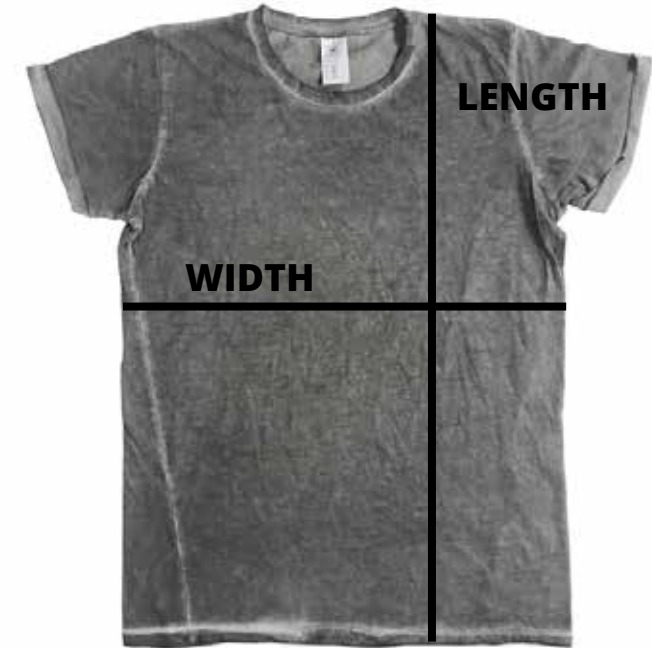

WASHED URBAN T-SHIRT

Size Specification

Sizes	With	Length
Small	47 cm	66 cm
Medium	50 cm	68 cm
Large	53 cm	70 cm
X-Large	56 cm	72 cm
XX-Large	59 cm	74 cm

The measurements are before washing.
Apparel will shrink about 1-2% at the first wash.
All measurement are accurate to within 2-5 cm.