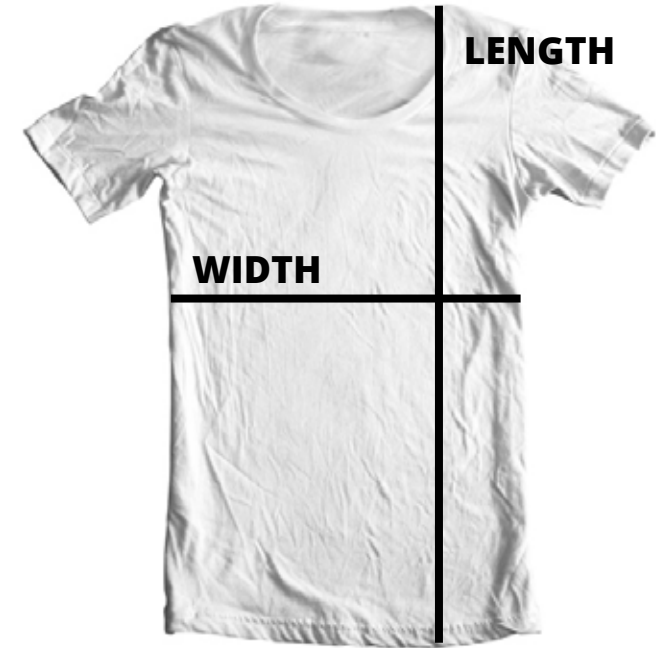

HOODED PULLOVER

Size Specification

Sizes	With	Length
Small	51 cm	69 cm
Medium	56 cm	71 cm
Large	61 cm	74 cm
X-Large	66 cm	76 cm
XX-Large	71 cm	79 cm
3XL	76 cm	81 cm
4XL	81 cm	84 cm
5XL	86 cm	86 cm

The measurements are before washing.
Apparel will shrink about 1-2% at the first wash.
All measurement are accurate to within 2-5 cm.

THE TANK TOP

Size Specification

Sizes	With	Length
Small	44 cm	66 cm
Medium	47 cm	68 cm
Large	50 cm	70 cm
X-Large	53 cm	71,5 cm
XX-Large	56 cm	73 cm

The measurements are before washing.
Apparel will shrink about 1-2% at the first wash.
All measurement are accurate to within 2-5 cm.

WIDE NECK TEE

Size Specification

Sizes	With	Length
Small	49 cm	69 cm
Medium	52 cm	71 cm
Large	55 cm	73 cm
X-Large	58 cm	75 cm
XX-Large	61 cm	77 cm

The measurements are before washing.
Apparel will shrink about 1-2% at the first wash.
All measurement are accurate to within 2-5 cm.