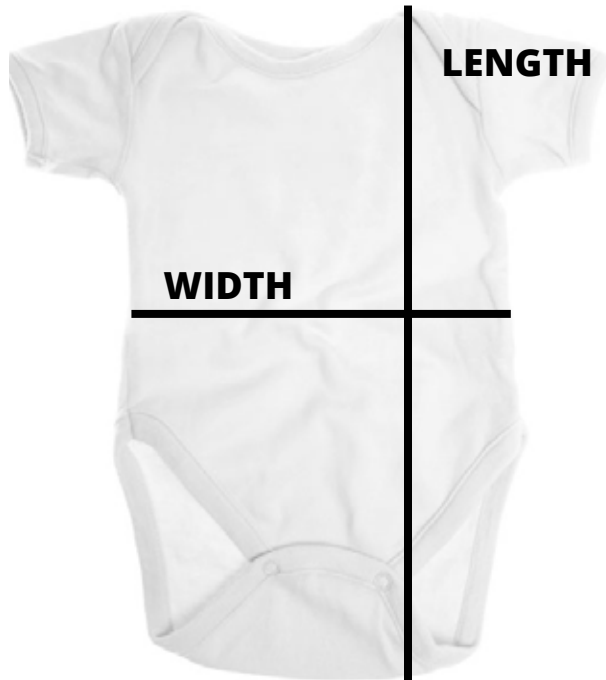

THE GIRLY TEE

Size Specification

Sizes	With	Length
Small	41 cm	64 cm
Medium	43 cm	67 cm
Large	47 cm	69 cm
X-Large	50 cm	71 cm
XX-Large	56 cm	72 cm

The measurements are before washing.
Apparel will shrink about 1-2% at the first wash.
All measurement are accurate to within 2-5 cm.

THE KIDS TEE

Size Specification

Sizes	With	Length
XS / 4 Year	35 cm	46 cm
S / 6 Year	38 cm	48 cm
M / 8 Year	41 cm	52 cm
L / 10 Year	44 cm	56 cm
XL / 12 Year	47 cm	60 cm

The measurements are before washing.
Apparel will shrink about 1-2% at the first wash.
All measurement are accurate to within 2-5 cm.

HOODED PULLOVER

Size Specification

Sizes	With	Length
Small	51 cm	69 cm
Medium	56 cm	71 cm
Large	61 cm	74 cm
X-Large	66 cm	76 cm
XX-Large	71 cm	79 cm
3XL	76 cm	81 cm
4XL	81 cm	84 cm
5XL	86 cm	86 cm

The measurements are before washing.
Apparel will shrink about 1-2% at the first wash.
All measurement are accurate to within 2-5 cm.

THE BABY BODY

Size Specification

Sizes	With	Length
6 Month	21 cm	40 cm
12 Month	23 cm	42 cm

The measurements are before washing.
Apparel will shrink about 1-2% at the first wash.
All measurement are accurate to within 2-5 cm.