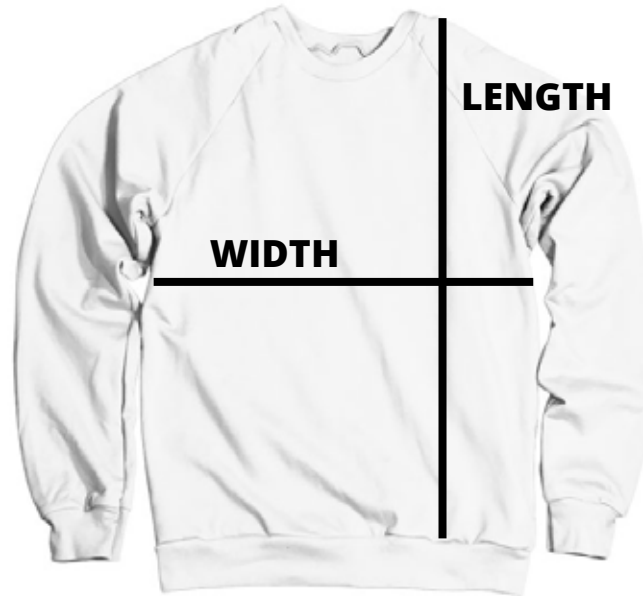

BASEBALL LONG SLEEVE

Size Specification

Sizes	With	Length
Small	45,5 cm	68,5 cm
Medium	48,5 cm	71 cm
Large	53,5 cm	73,5 cm
X-Large	58,5 cm	76 cm
XX-Large	63,5 cm	77,5 cm

The measurements are before washing.
Apparel will shrink about 1-2% at the first wash.
All measurement are accurate to within 2-5 cm.

BASEBALL 3/4 SLEEVE

Size Specification

Sizes	With	Length
Small	46 cm	69 cm
Medium	51 cm	71 cm
Large	56 cm	74 cm
X-Large	61 cm	76 cm
XX-Large	66 cm	79 cm

The measurements are before washing.
Apparel will shrink about 1-2% at the first wash.
All measurement are accurate to within 2-5 cm.

THE SWEATSHIRT

Size Specification

Sizes	With	Length
Small	51 cm	67 cm
Medium	56 cm	70 cm
Large	61 cm	73 cm
X-Large	63,5 cm	76 cm
XX-Large	68,5 cm	79 cm

The measurements are before washing.
Apparel will shrink about 1-2% at the first wash.
All measurement are accurate to within 2-5 cm.

ZIPPED HOODIE

Size Specification

Sizes	With	Length
Small	49 cm	69 cm
Medium	54 cm	71 cm
Large	59 cm	74 cm
X-Large	64 cm	76 cm
XX-Large	69 cm	79 cm
3XL	74 cm	81 cm
4XL	79 cm	84 cm
5XL	82 cm	86 cm

The measurements are before washing.
Apparel will shrink about 1-2% at the first wash.
All measurement are accurate to within 2-5 cm.